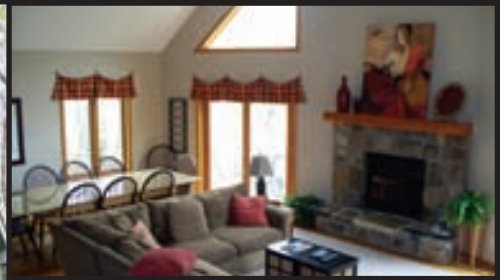

For Sale

Your own lake property

\$719,000

16 Lichen Lane
Lake Access • Community Amenities
5 Bedrooms • 3 Full Baths

Bright, open, airy 5 br-3 bath chalet in one of the area's premiere locations. Includes lake access with easy access to dock slip and community amenities. Features include 2 fireplaces, some wood floors & fabulous master suite. Rental History Available.

Bill Weisgerber
301-616-4141 cellular
800-544-2425 office
BillW@Railey.com

For Sale Luxury Condo!

\$315,000

**Suites At Silver Tree #123-A
Lakeview Studio • Level Lakefront**

LAKEVIEW Studio UPGRADED
to King Bed & Full-Sized
Refrigerator * One of the
Highest Earning Rental Units