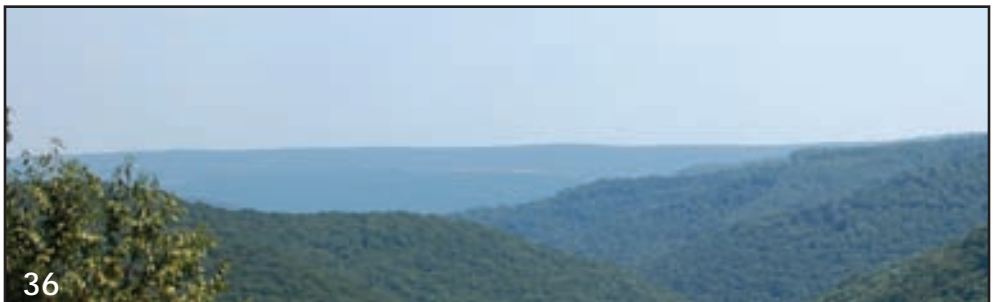

For Sale

Your own lake property

$719,000

16 Lichen Lane
Lake Access • Community Amenities
5 Bedrooms • 3 Full Baths

Bright, open, airy 5 br-3 bath chalet in one of the area's premiere locations. Includes lake access with easy access to dock slip and community amenities. Features include 2 fireplaces, some wood floors & fabulous master suite. Rental History Available.

Bill Weisgerber
301-616-4141 cellular
800-544-2425 office
BillW@Railey.com